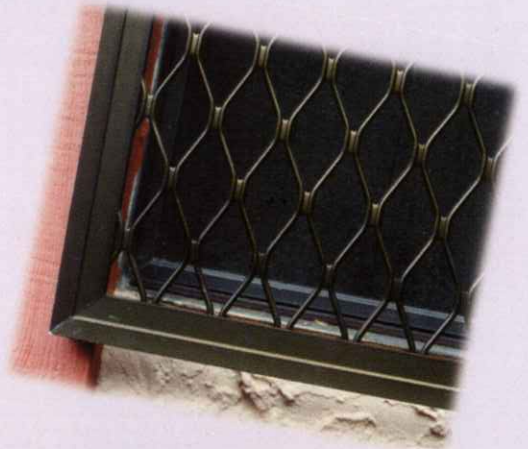

Amplimesh

Aluminum Security Grille

The elegant way to secure your home.

Amplimesh grilles can be used in unlimited ways wherever security is needed . . . left to your imagination.

TYPICAL INSTALLATION AT HEAD/JAMB/SILL

SURFACE MOUNT

INSET MOUNT

SURFACE MOUNT WITH EXTENDER

A stylish way to protect your home

Strong & durable

Will not rust, virtually maintenance free

Custom made to your specifications

Amplimesh security grilles provide peace of mind and security to your home.

It is made out of extruded aluminum which adds extra strength and will not rust. Our standard finish is bronze anodize. Other finishes available.

For more information contact your authorized dealer:

Enlarged Security Screen Detail