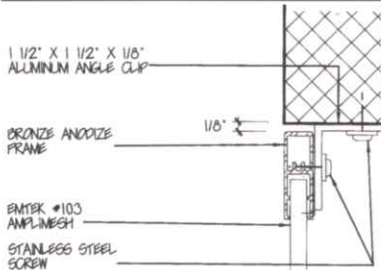

SURFACE MOUNT

INSET MOUNT

SURFACE MOUNT WITH EXTENDER

A stylish way to protect your home

Strong & durable

Will not rust, virtually maintenance free

Custom made to your specifications

Amplimesh security grilles provide peace of mind and security to your home.