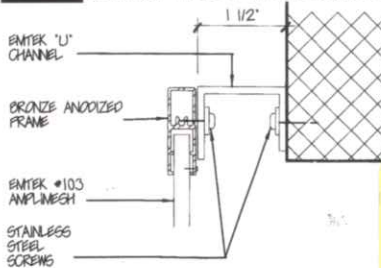

SURFACE MOUNT

INSET MOUNT

SURFACE MOUNT WITH EXTENDER

A stylish way to protect your home

Strong & durable

Will not rust, virtually maintenance free

Custom made to your specifications

Amplimesh security grilles provide peace of mind and security to your home.