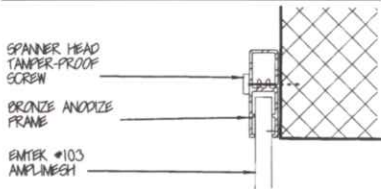

SURFACE MOUNT

INSET MOUNT

SURFACE MOUNT WITH EXTENDER

A stylish way to protect your home

Strong & durable

Will not rust, virtually maintenance free

Custom made to your specifications

Amplimesh security grilles provide peace of mind and security to your home.